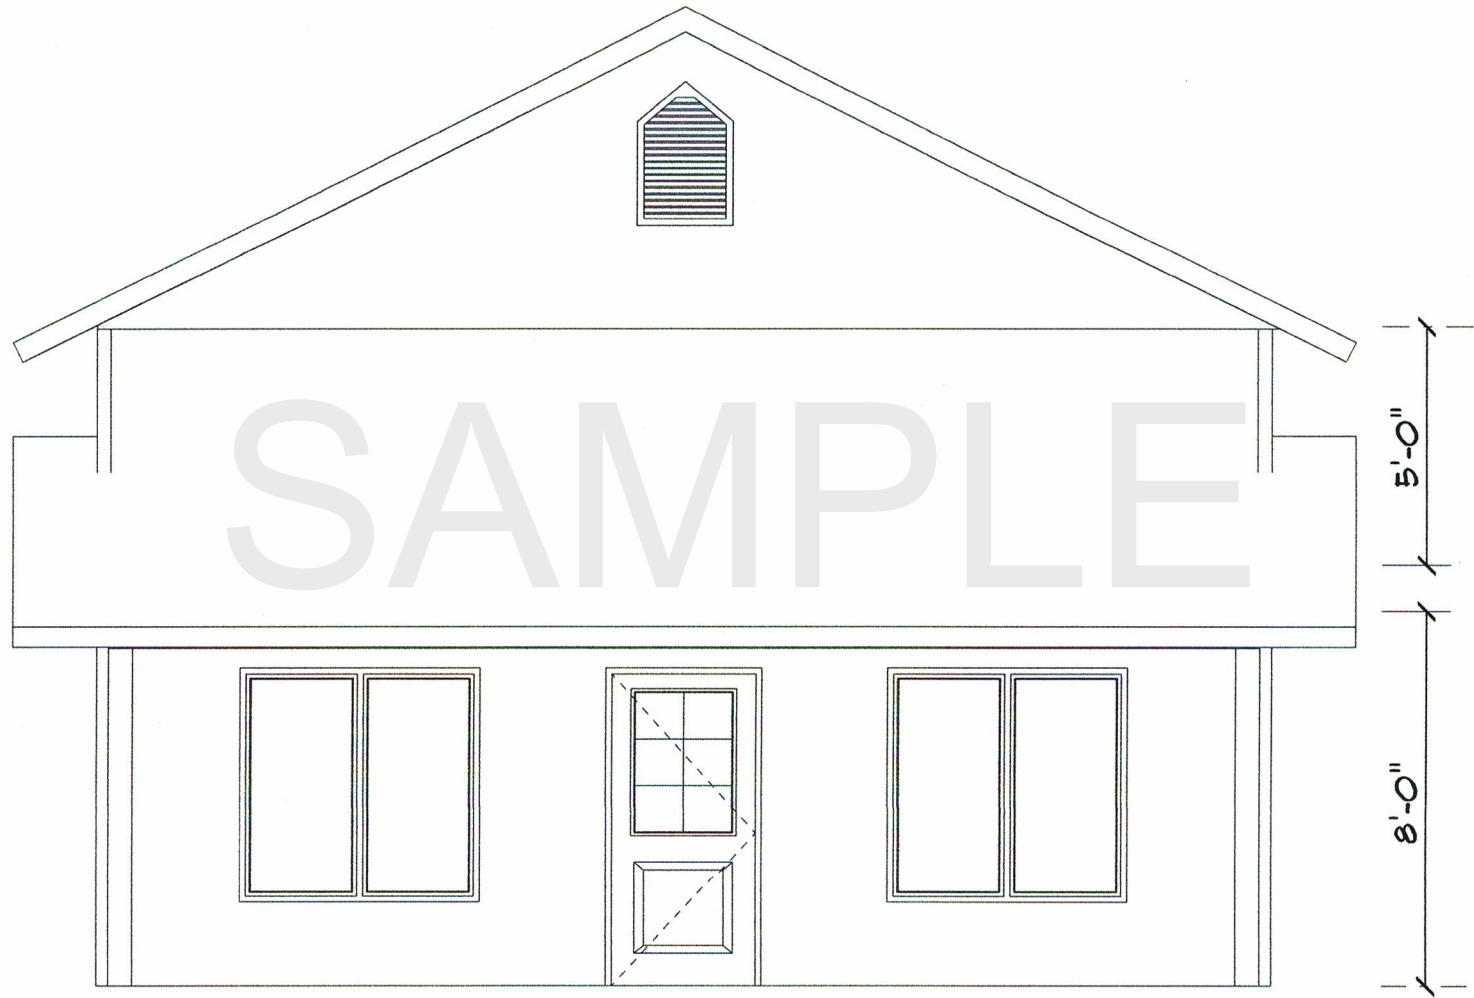

SS 1245

24'-0"

720 MF
192 Front Porch

SAMPLE

525 \square

SAMPLETEXT

SAMPLE